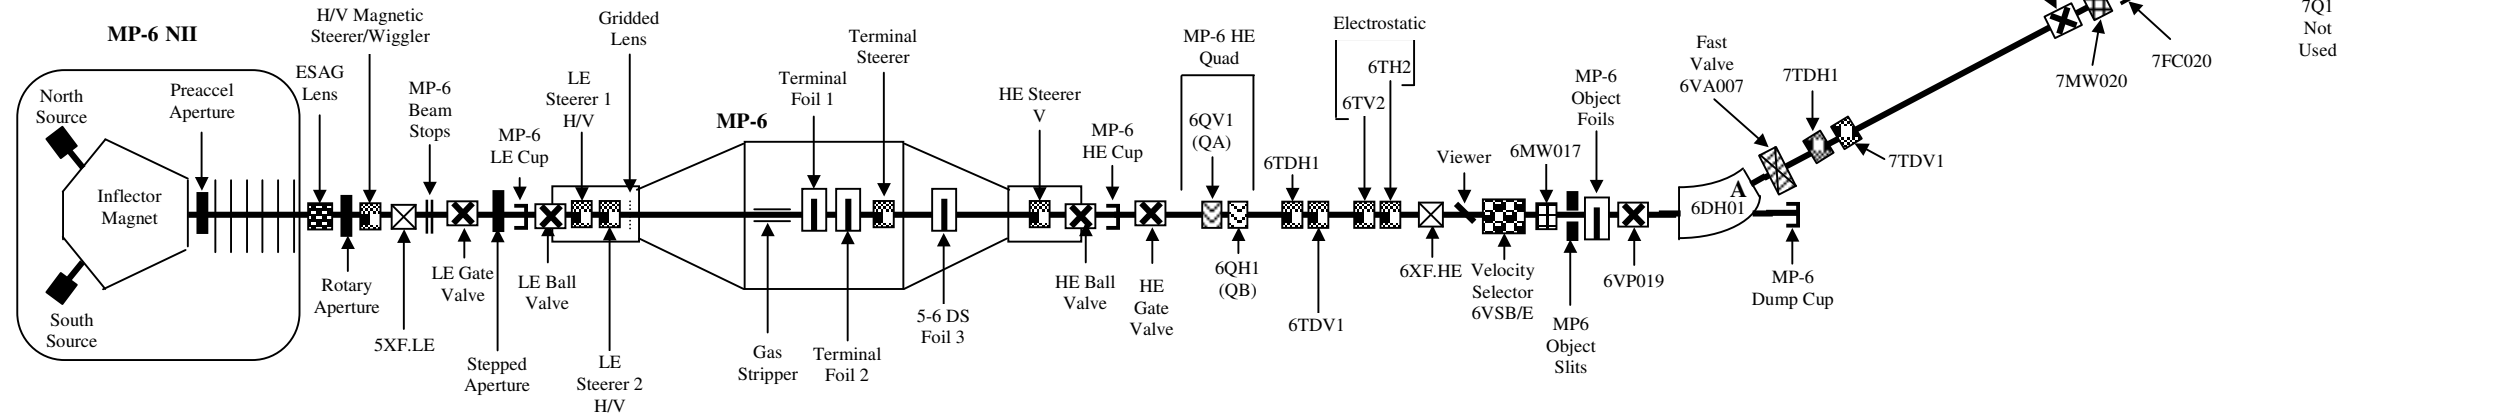

TVDBG Post-Upgrade Diagram – Beam Optics

TVDG Post-Upgrade Diagram – Beam Optics

Power Supply Table

Ltr	Locn	Imax	Emax
A	EE Room	520 A	115 V
B	TR-3	300 A	±150 V
C	TR-3	500 A	80 V
D	TR-3	500 A	80 V
E	EE Room	300 A	66 V
F	EE Room	400 A	50 V