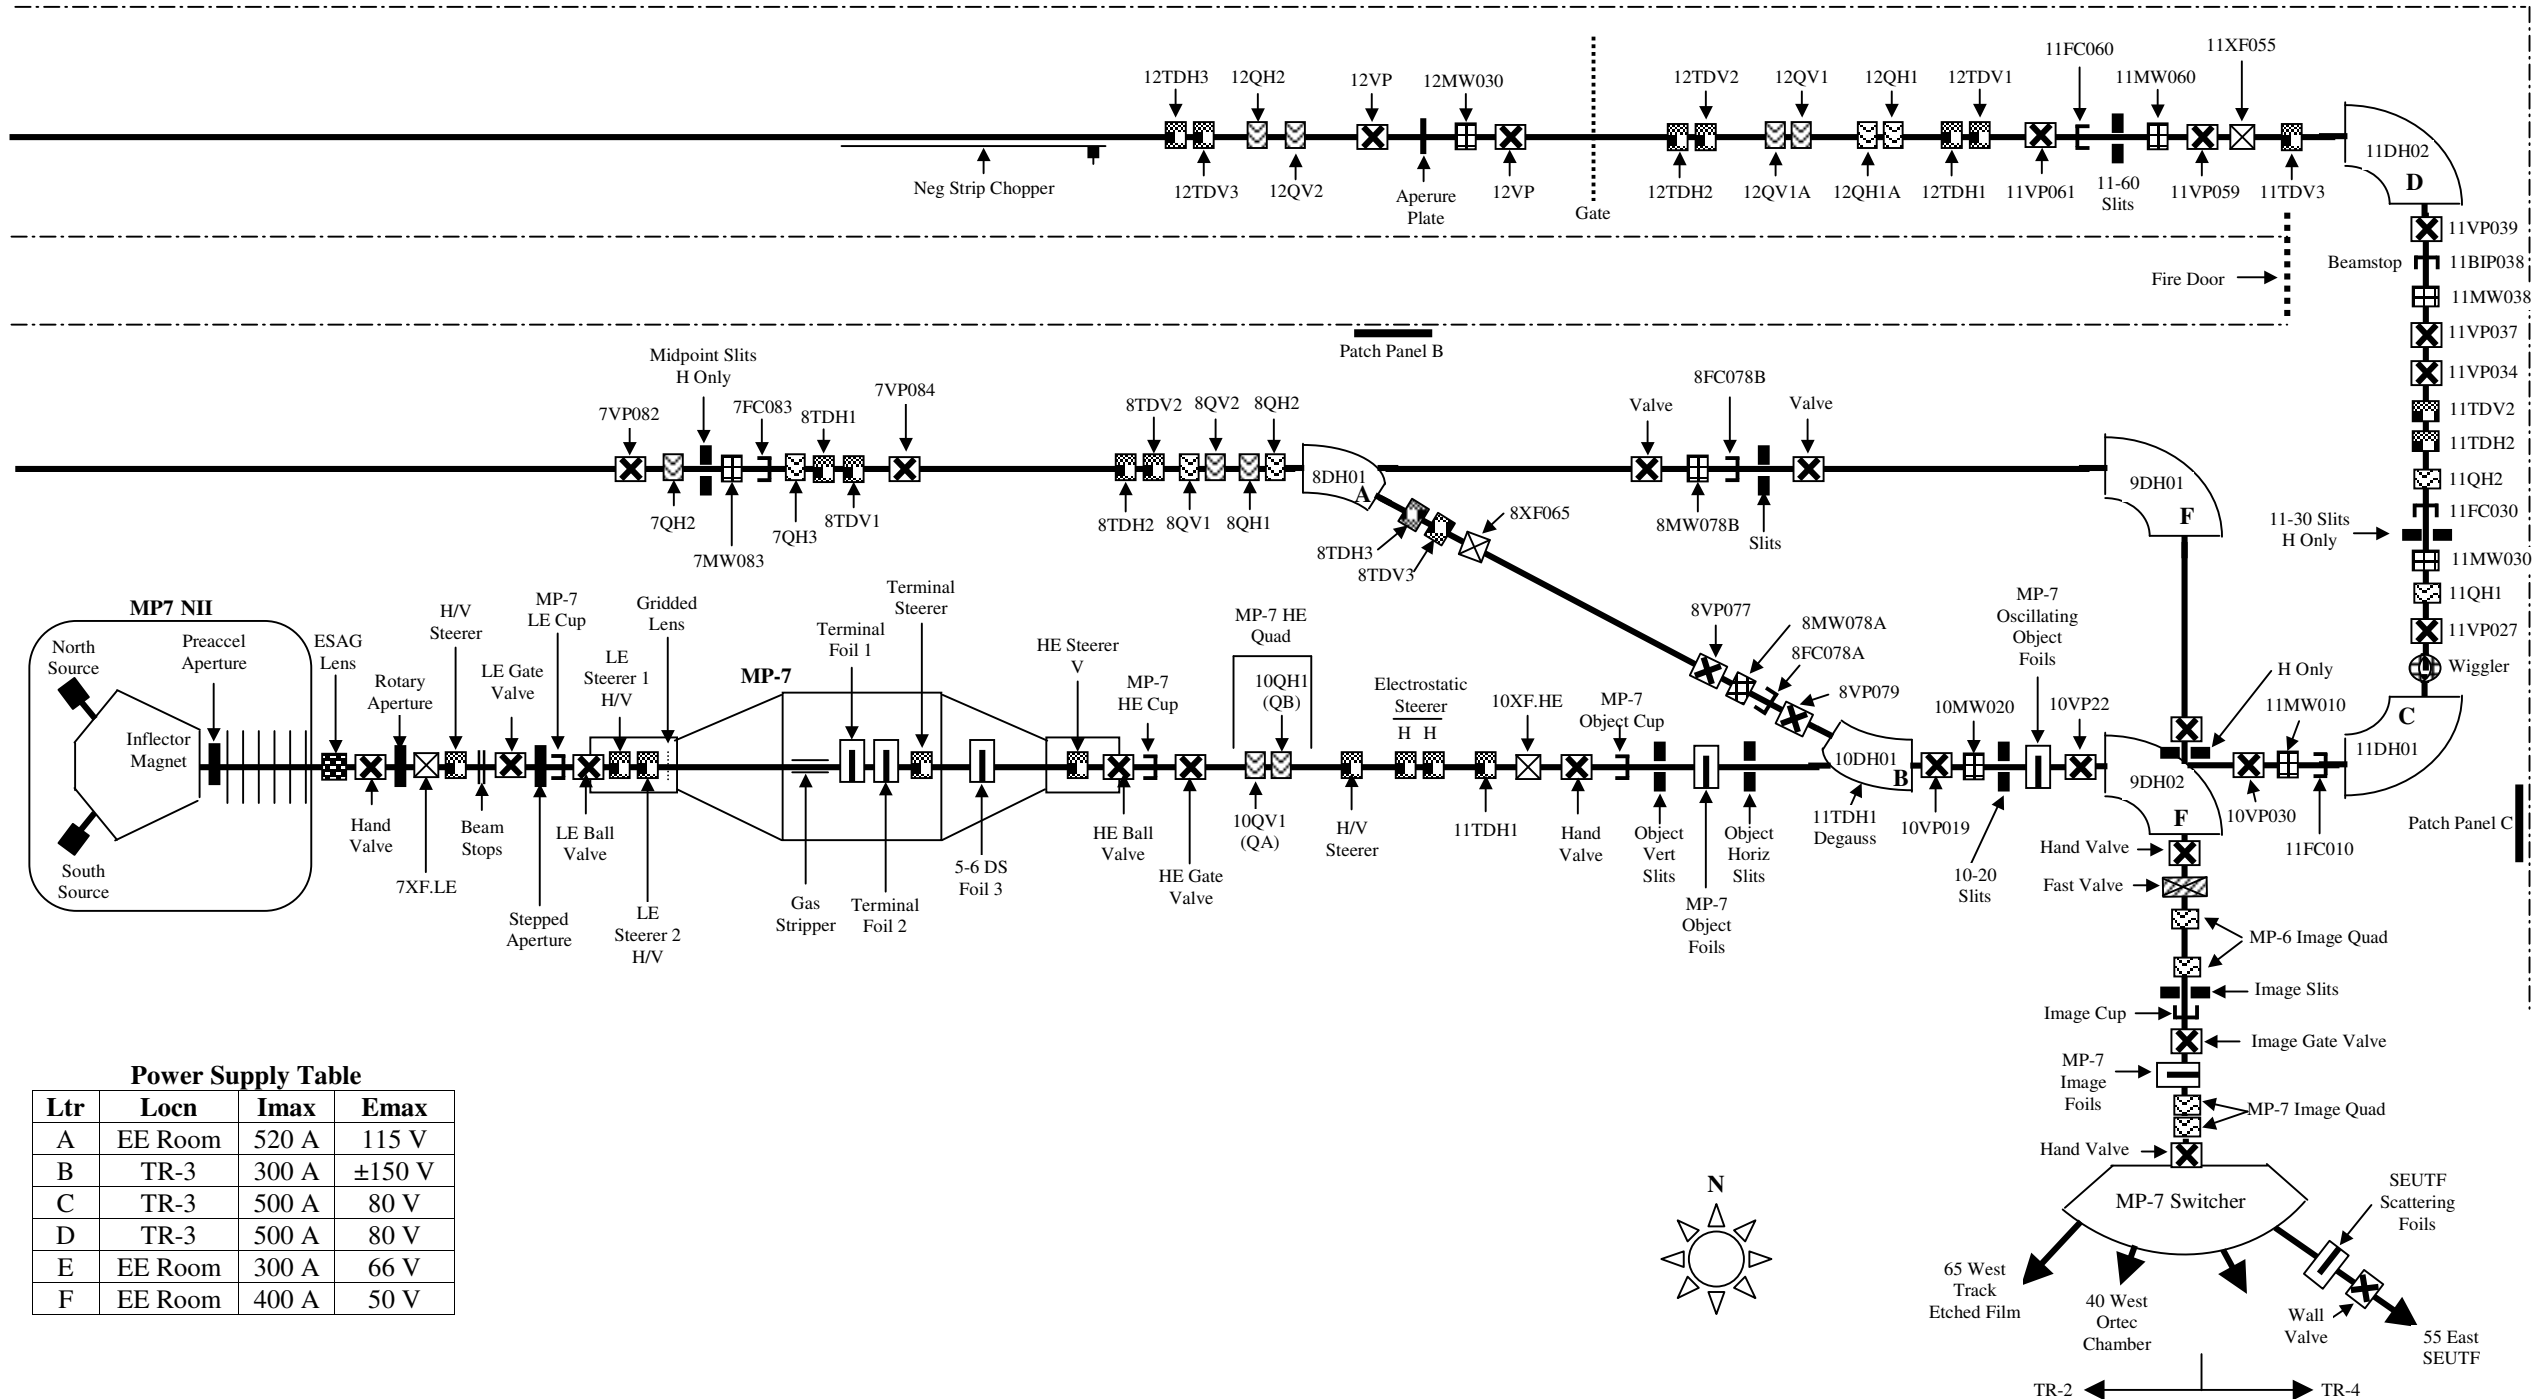

TVDBG Post-Upgrade Diagram – Beam Optics

TVDG Post-Upgrade Diagram – Beam Optics

Power Supply Table

Ltr	Locn	Imax	Emax
A	EE Room	520 A	115 V
B	TR-3	300 A	±150 V
C	TR-3	500 A	80 V
D	TR-3	500 A	80 V
E	EE Room	300 A	66 V
F	EE Room	400 A	50 V